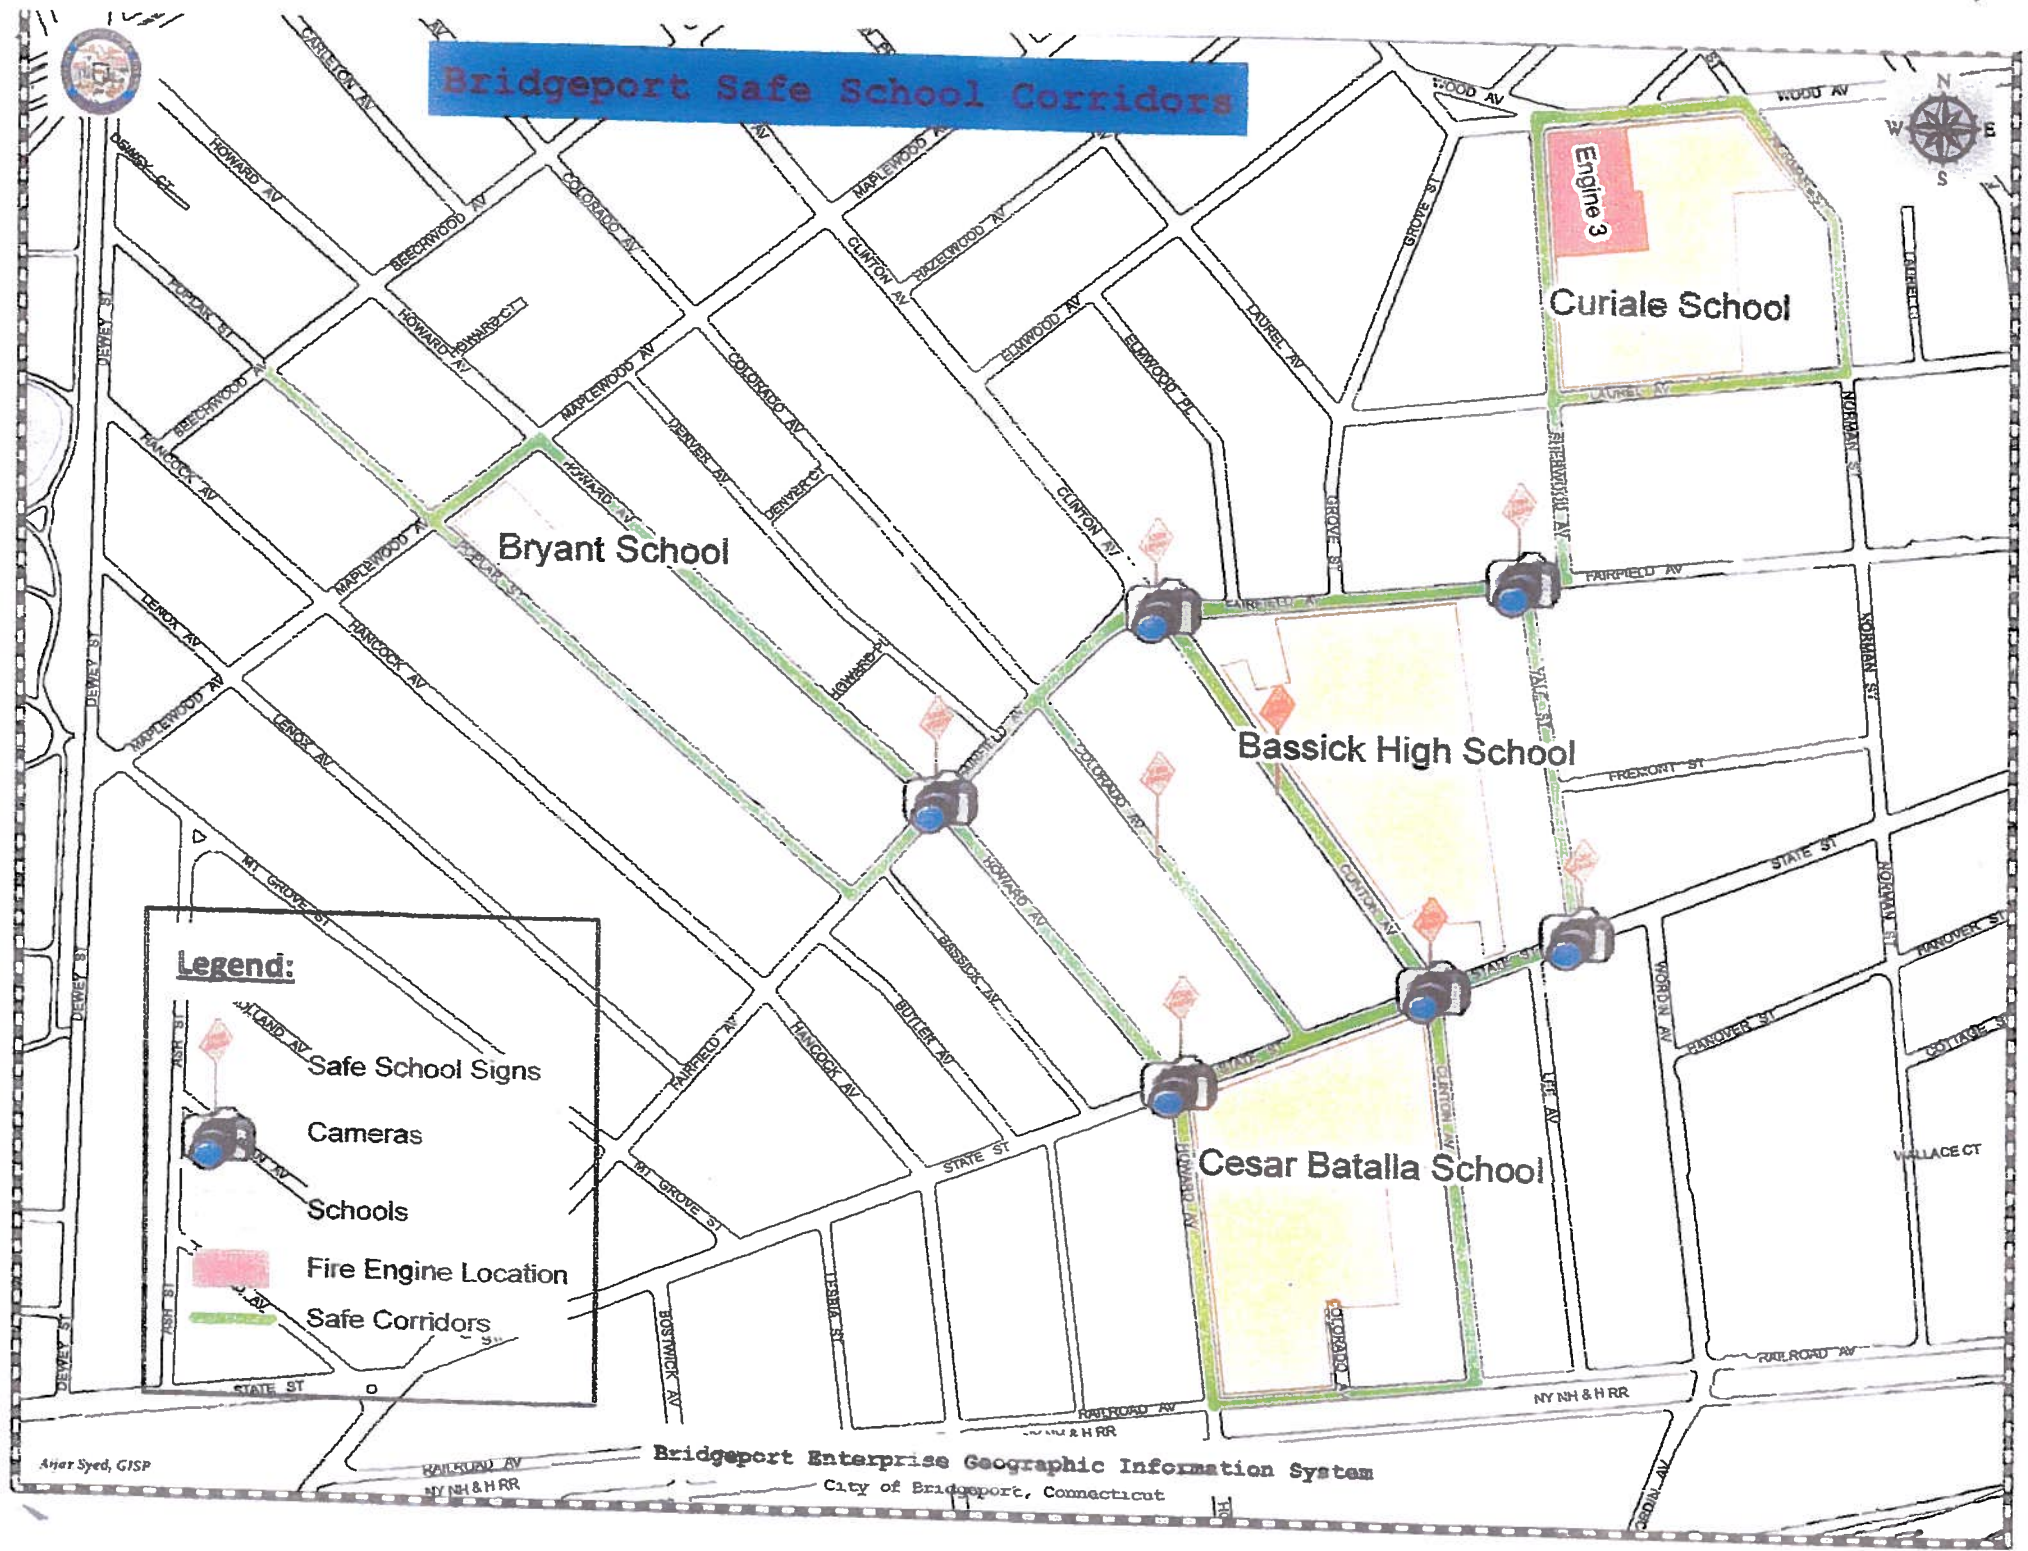

Bridgeport Safe School Corridors

Nutrition Center

Central High School

Geraldine Johnson School

Legend:

- Safe School Signs
- Cameras
- Schools
- Safe Corridors

Bridgeport Safe School Corridors

Legend:

-  Safe School Signs
-  Cameras
-  Schools
-  Fire Engine Location
-  Safe Corridors

Bridgeport Safe School Corridors

Luis Munoz Marin School

Edison School

Harding High School

Hall School

Legend:

- Safe School Signs
- Cameras
- Schools
- Fire Engine Location
- Safe Corridors