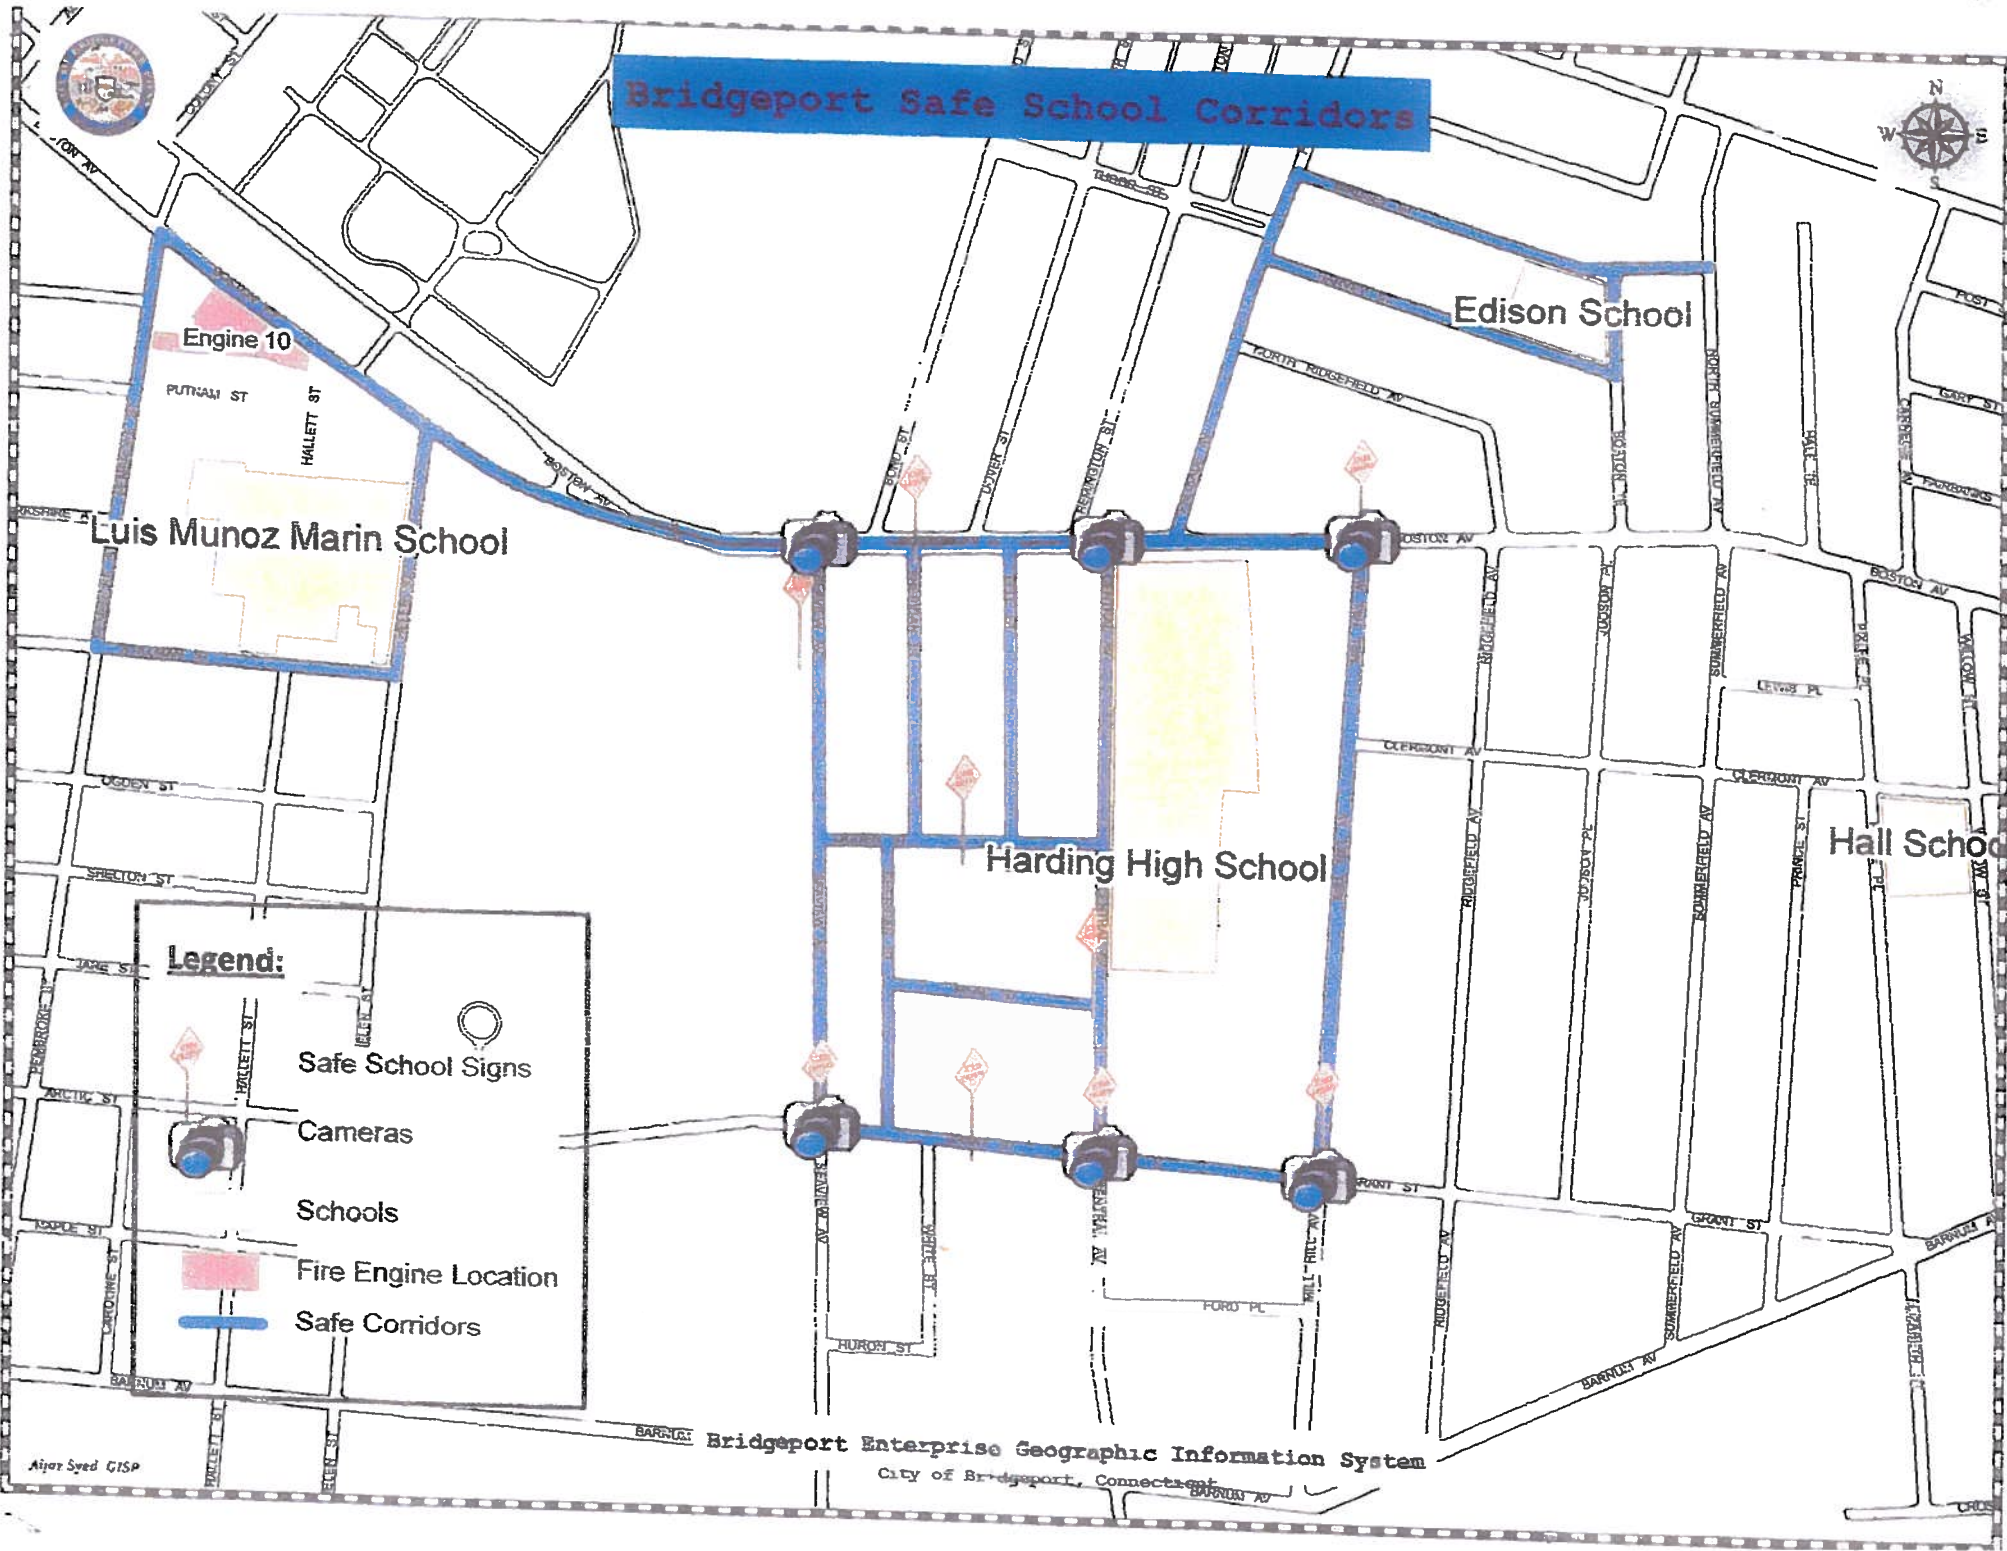

Bridgeport Safe School Corridors

Nutrition Center

Central High School

Geraldine Johnson School

Legend:

- Safe School Signs
- Cameras
- Schools
- Safe Corridors

Bridgeport Safe School Corridors

Legend:

-  Safe School Signs
-  Cameras
-  Schools
-  Fire Engine Location
-  Safe Corridors

Bridgeport Safe School Corridors

Luis Munoz Marin School

Edison School

Harding High School

Hall School

Legend:

- Safe School Signs
- Cameras
- Schools
- Fire Engine Location
- Safe Corridors